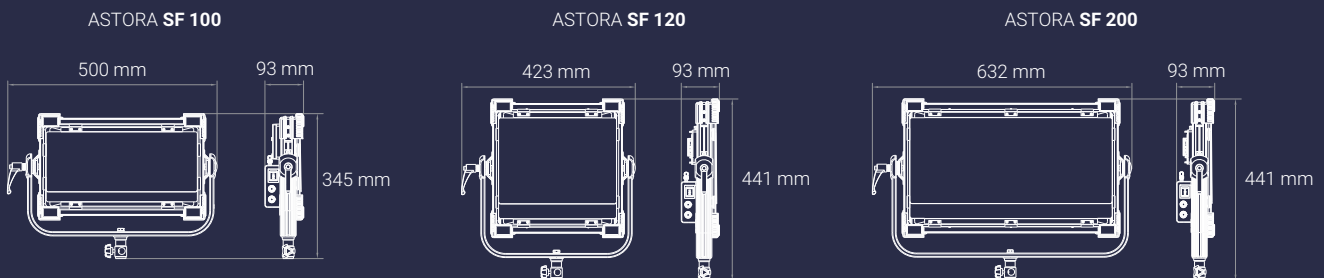

SF PANEL

Super-Flood Soft LED Panel Light
SF 100/120/200

Softness

Flicker Free

98
TLCI

TLCI up to 98

Bright

DIMENSIONS

Model	Item No.	EAN Code	Net Weight
ASTORA SF 100	16030002	4250972501654	2.6 kg (5 lbs)
ASTORA SF 120	16030202	4250972501661	3.4 kg (7 lbs)
ASTORA SF 200	16030402	4250972501678	4.6 kg (10 lbs)

Note Protection Mark according to DIN 34

SPECIFICATION

MODEL	ASTORA SF 100	ASTORA SF 120	ASTORA SF 200
LED SOURCE			
Power Consumption	98 W	115 W	191 W
TLCI	94-98		
Color Rendering Index CRI	93-97		
Beam Angle	120°		
Color Temperature	3200-5600K variable		
Power Variation	0-100% variable		
POWER OPTIONS			
Input voltage	12-24V	24-36V	
AC Power Supply	DC 15V 8A	DC 28V 7.5A	
V-mount Battery	12-24V	24-36V	
DC power plug	XLR-4		
GENERAL			
DMX	XLR 3-pin IN and OUT		
Thermal Design	Silent Passive Cooling		
Protection Class	IP 20		
Certifications	CE, FCC, RoHS, REACH		