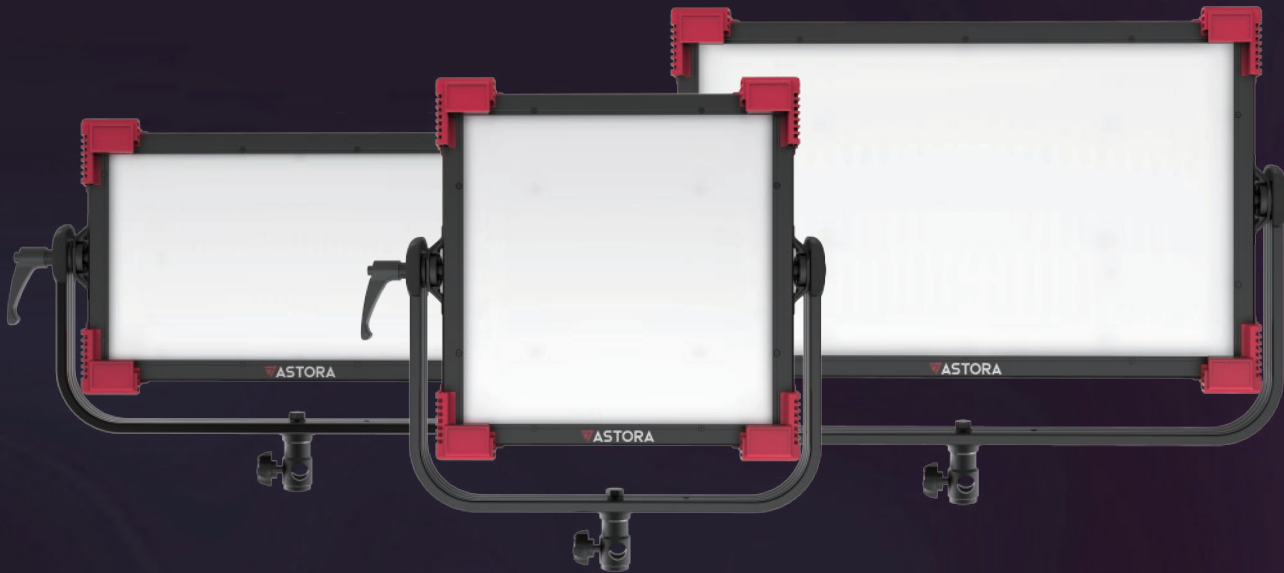

SF PANEL

Super-Flood Soft LED Panel Light
SF 100/120/200

Softness

Flicker Free

98
TLCI

TLCI up to 98

Bright

DIMENSIONS

Model	Item No.	EAN Code	Net Weight
ASTORA SF 100	16030002	4250972501654	2.6 kg (5 lbs)
ASTORA SF 120	16030202	4250972501661	3.4 kg (7 lbs)
ASTORA SF 200	16030402	4250972501678	4.6 kg (10 lbs)

Note Protection Mark according to DIN 34

SPECIFICATION

MODEL	ASTORA SF 100	ASTORA SF 120	ASTORA SF 200
LED SOURCE			
Power Consumption	98 W	115 W	191 W
TLCI	94-98		
Color Rendering Index CRI	93-97		
Beam Angle	120°		
Color Temperature	3200-5600K variable		
Power Variation	0-100% variable		
POWER OPTIONS			
Input voltage	12-24V	24-36V	
AC Power Supply	DC 15V 8A	DC 28V 7.5A	
V-mount Battery	12-24V	24-36V	
DC power plug	XLR-4		
GENERAL			
DMX	XLR 3-pin IN and OUT		
Thermal Design	Silent Passive Cooling		
Protection Class	IP 20		
Certifications	CE, FCC, RoHS, REACH		